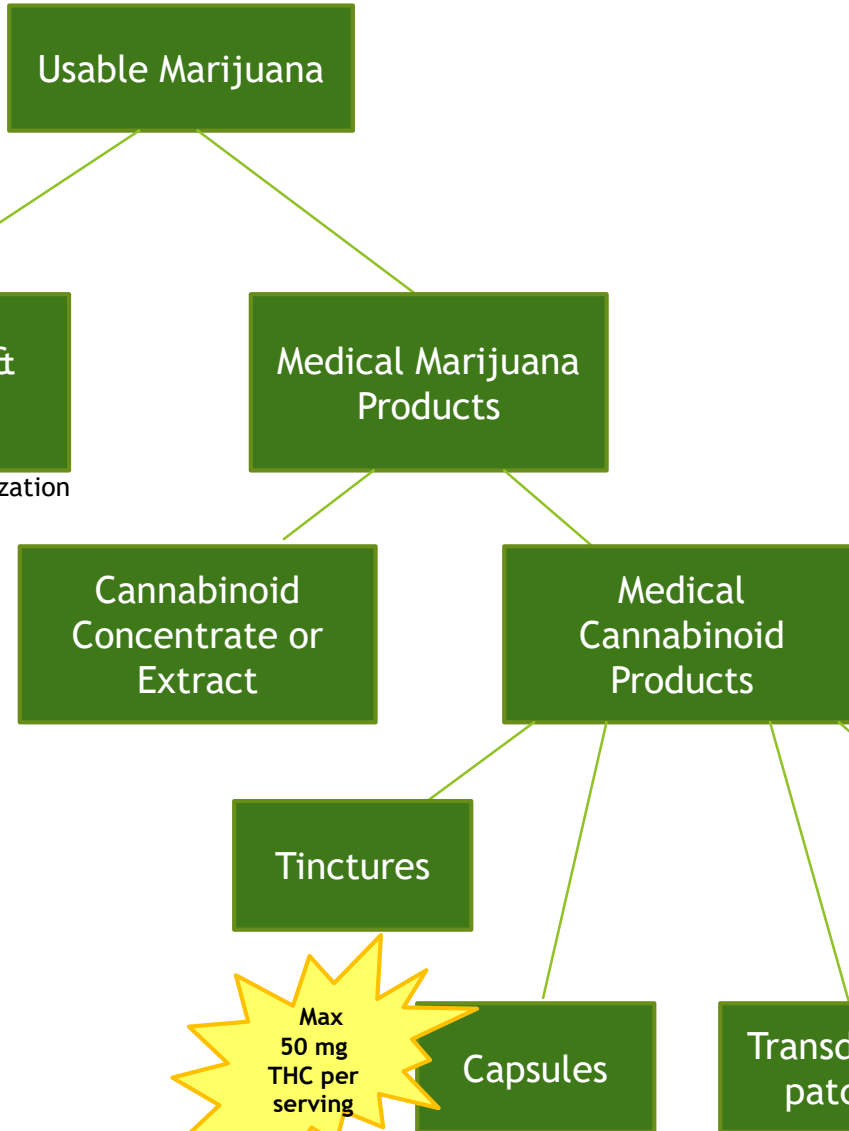

Types of Usable Marijuana

Not for Minors! (under 19)

**Products with >6% THC*

**Smokable form*

Maximum purchase amounts per 30 days:

**2.5 ounces total—dried leaves and flowers;
and*

**2000 mg THC total—other products*

Max 6%
THC
per
serving

Max
50 mg
THC per
serving

Max 50
mg THC
per
serving